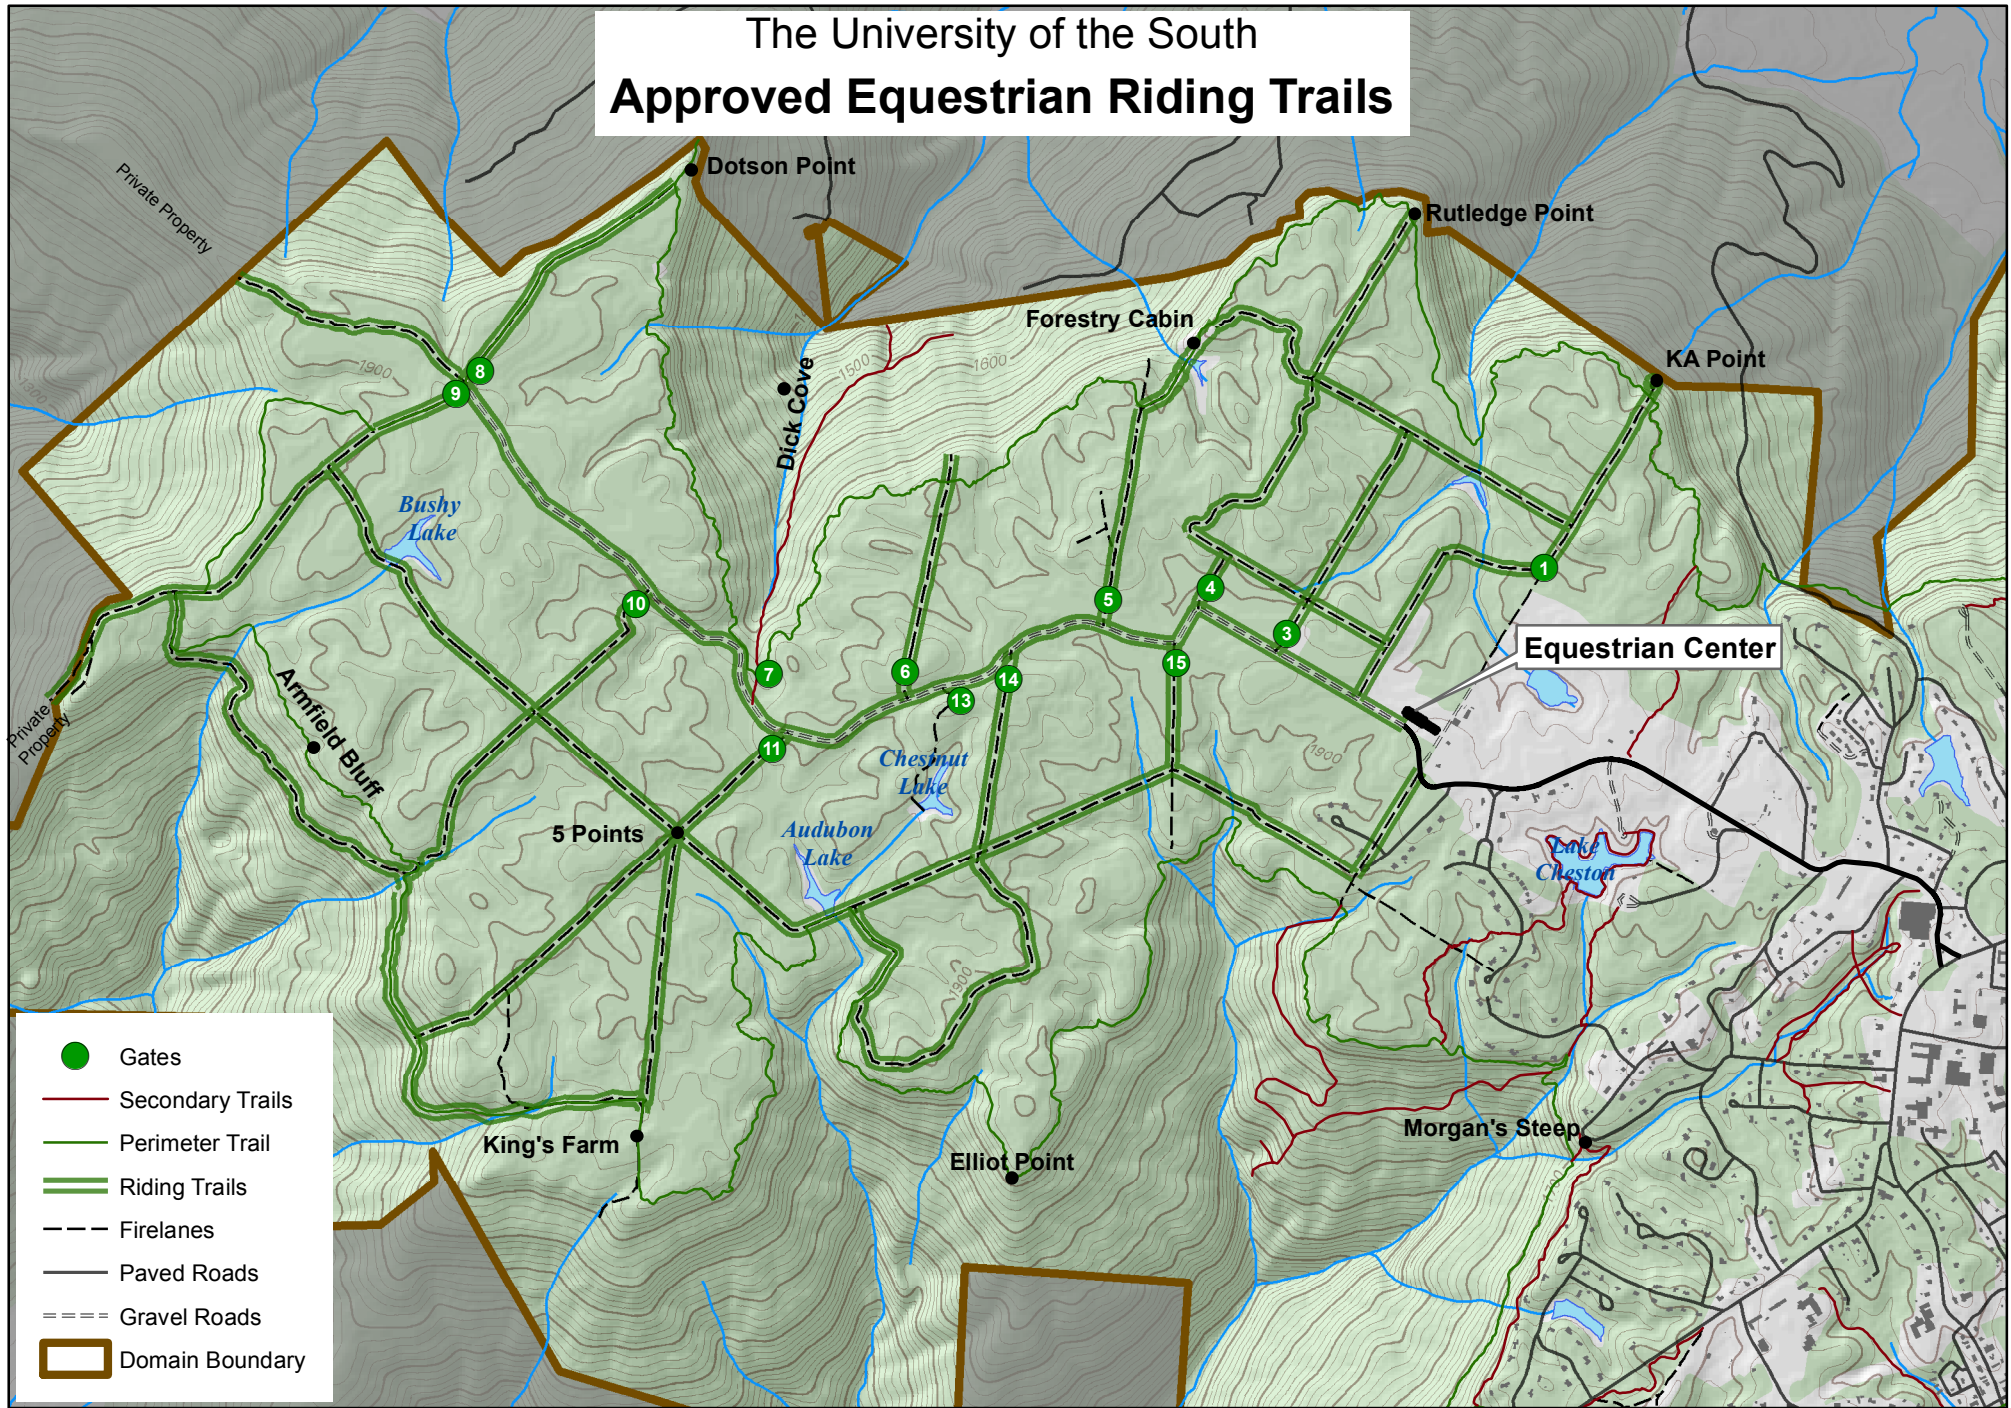

The University of the South Approved Equestrian Riding Trails

- Gates
- Secondary Trails
- Perimeter Trail
- Riding Trails
- Firelanes
- Paved Roads
- Gravel Roads
- Domain Boundary

1 inch = 2,000 feet